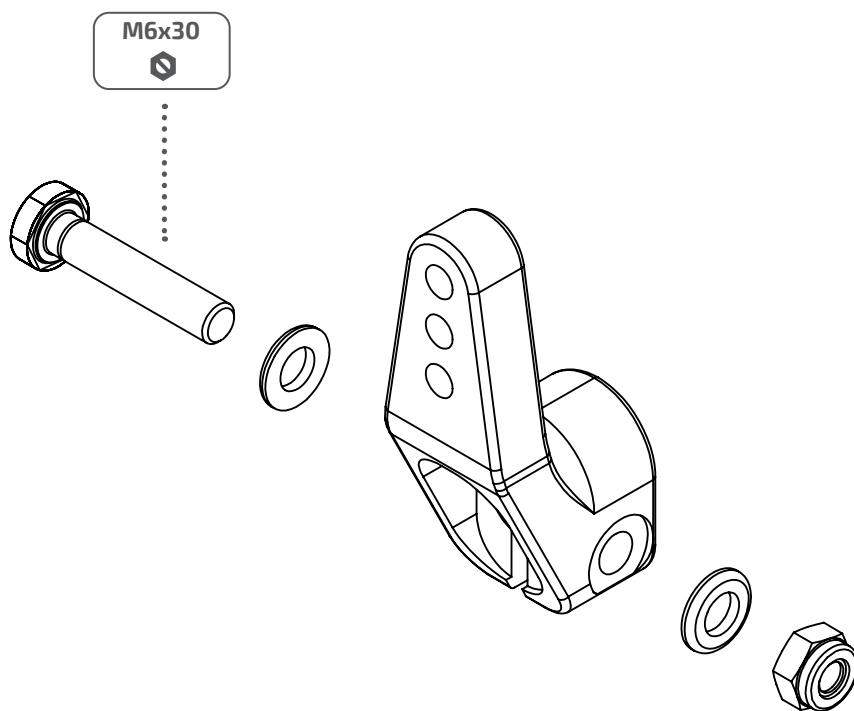

# ASSEMBLY INDICATIONS

Arm, gear shift

## AC01B

**Racing use only**  
Assembly reserved to  
qualified staff

**Solo uso agonistico**  
Montaggio riservato al  
personale qualificato

 Threadlock | Frenafilletti

 Selflocking nut | Dado autobloccante