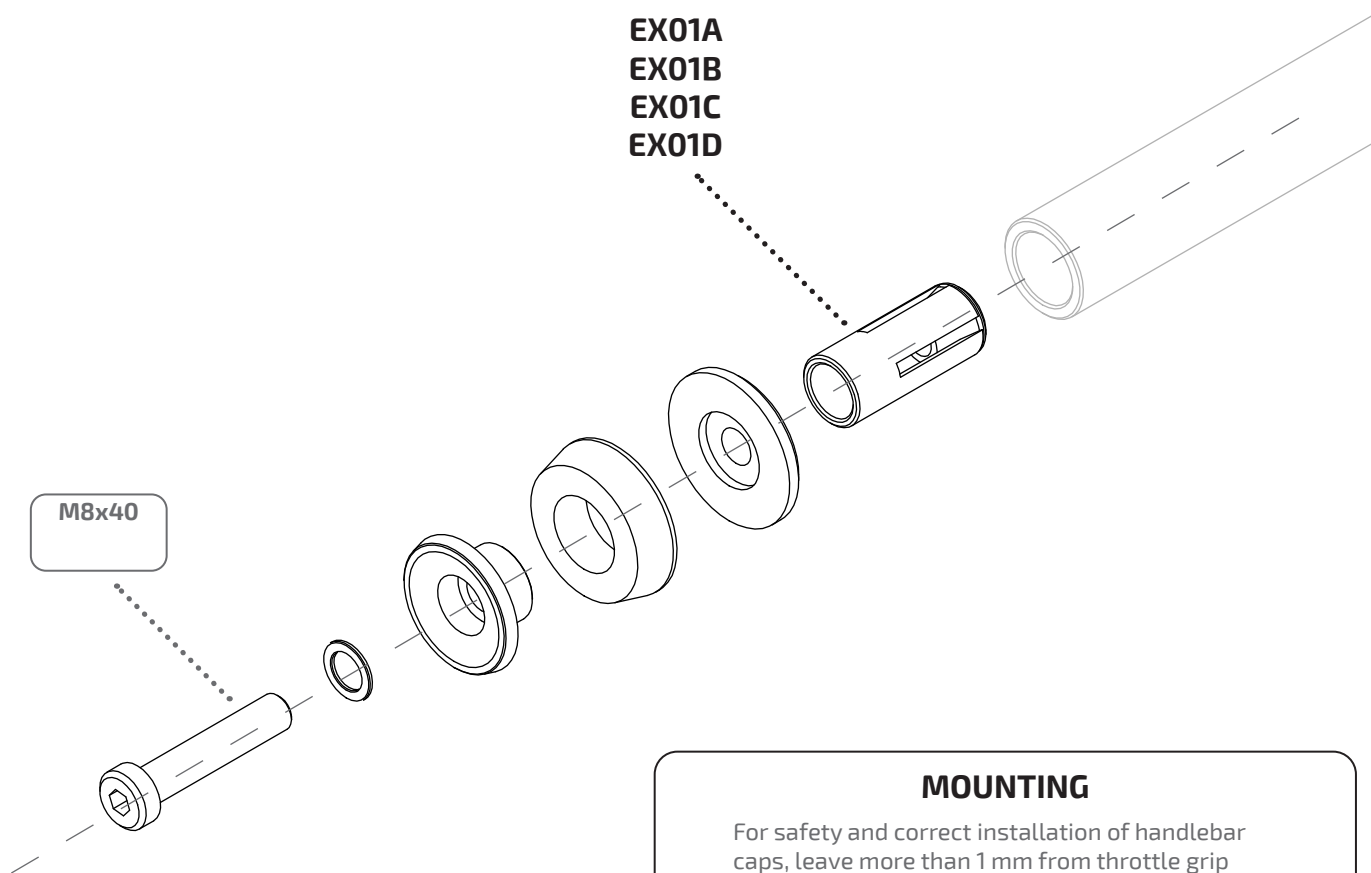

ASSEMBLY INDICATIONS

Short handlebar caps

CT03 - A / B / C / D

Racing use only
Assembly reserved to
qualified staff

Solo uso agonistico
Montaggio riservato al
personale qualificato

Choose the right expander diameter for
your applications. Leave 2mm of distance
from the throttle grip.

MOUNTING

For safety and correct installation of handlebar
caps, leave more than 1 mm from throttle grip

- Threadlock low strength | Frenafilletti debole
- Threadlock medium strength | Frenafilletti medio
- Selfblocking nut | Dado autobloccante