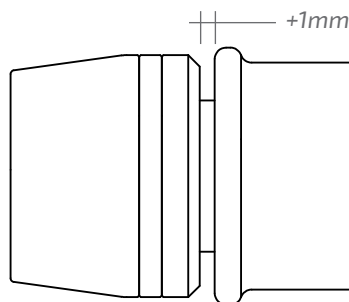

ASSEMBLY INDICATIONS

Short handlebar caps

CT03 - A / B / C / D

Racing use only
Assembly reserved to
qualified staff

Solo uso agonistico
Montaggio riservato al
personale qualificato

Choose the right expander diameter for
your applications. Leave 2mm of distance
from the throttle grip.

MOUNTING

For safety and correct installation of handlebar
caps, leave more than 1 mm from throttle grip

- Threadlock low strength | Frenafilletti debole
- Threadlock medium strength | Frenafilletti medio
- Selfblocking nut | Dado autobloccante