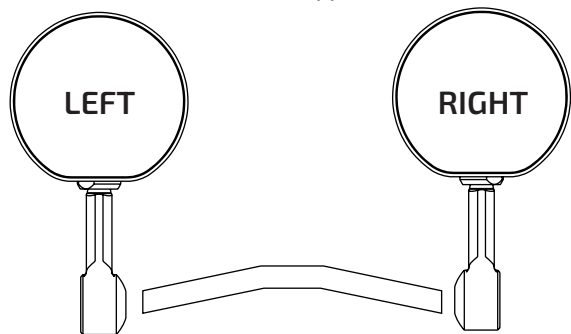

# ASSEMBLY INDICATIONS

Round mirror

## SR02

Racing use only  
Assembly reserved to  
qualified staff

Solo uso agonistico  
Montaggio riservato al  
personale qualificato

Direct mount adapter:  
**PLO4 - A / B / C / D / E / F / G / H / I**  
Check the right compatibility.

The side is indicated for upper  
mounting, for a lower mounting  
choose the opposite.

- Tightening torque Nm | Coppia di serraggio Nm
- Threadlock | Frenafilletti
- Selflocking nut | Dado autobloccante