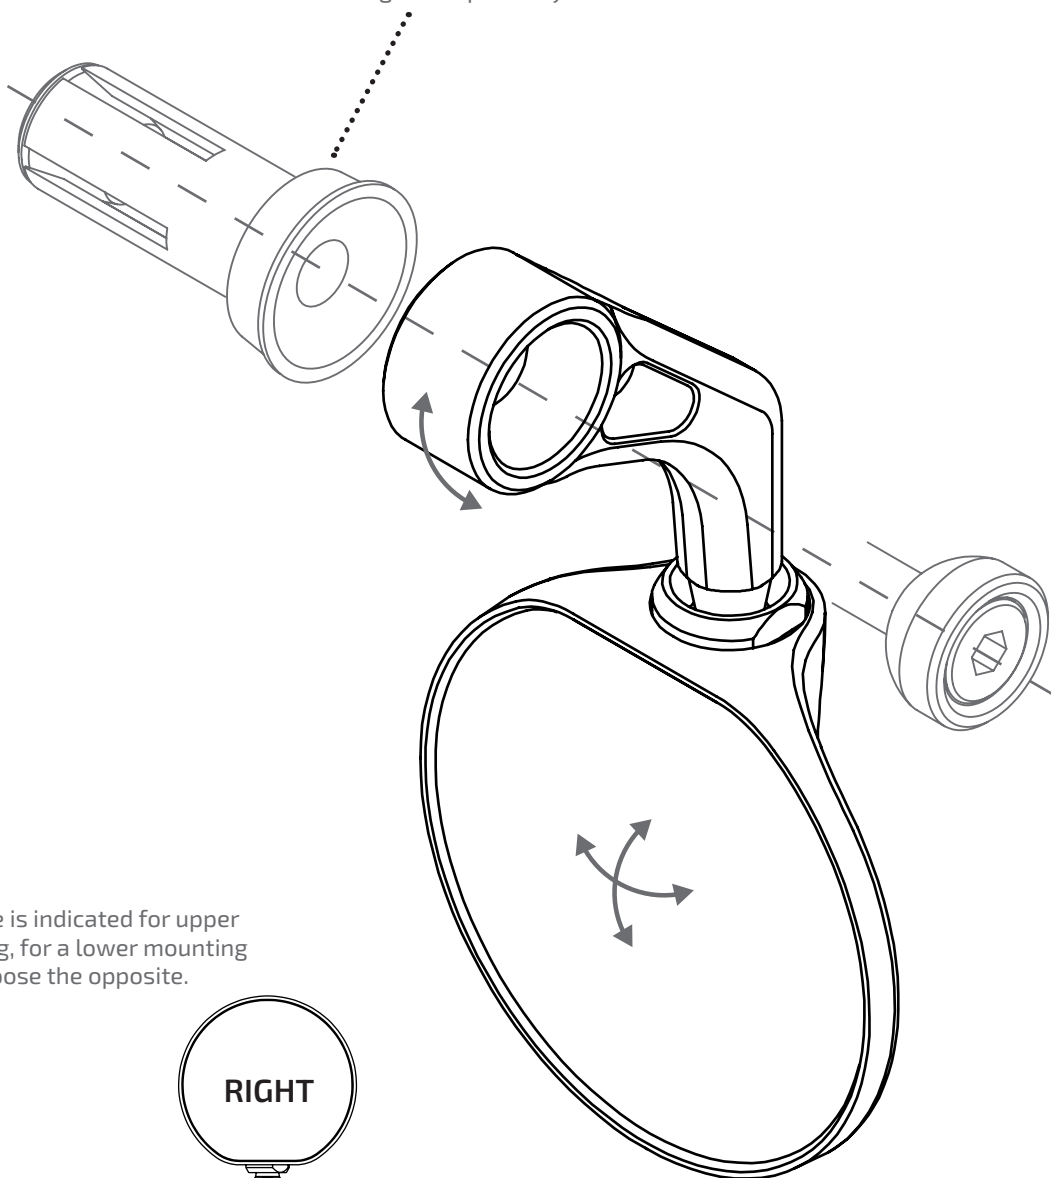

# ASSEMBLY INDICATIONS

Round mirror

## SR02

Racing use only  
Assembly reserved to  
qualified staff

Solo uso agonistico  
Montaggio riservato al  
personale qualificato

Direct mount adapter:  
**PLO4 - A / B / C / D / E / F / G / H / I**  
Check the right compatibility.

The side is indicated for upper  
mounting, for a lower mounting  
choose the opposite.

- Tightening torque Nm | Coppia di serraggio Nm
- Threadlock | Frenafilletti
- Selflocking nut | Dado autobloccante