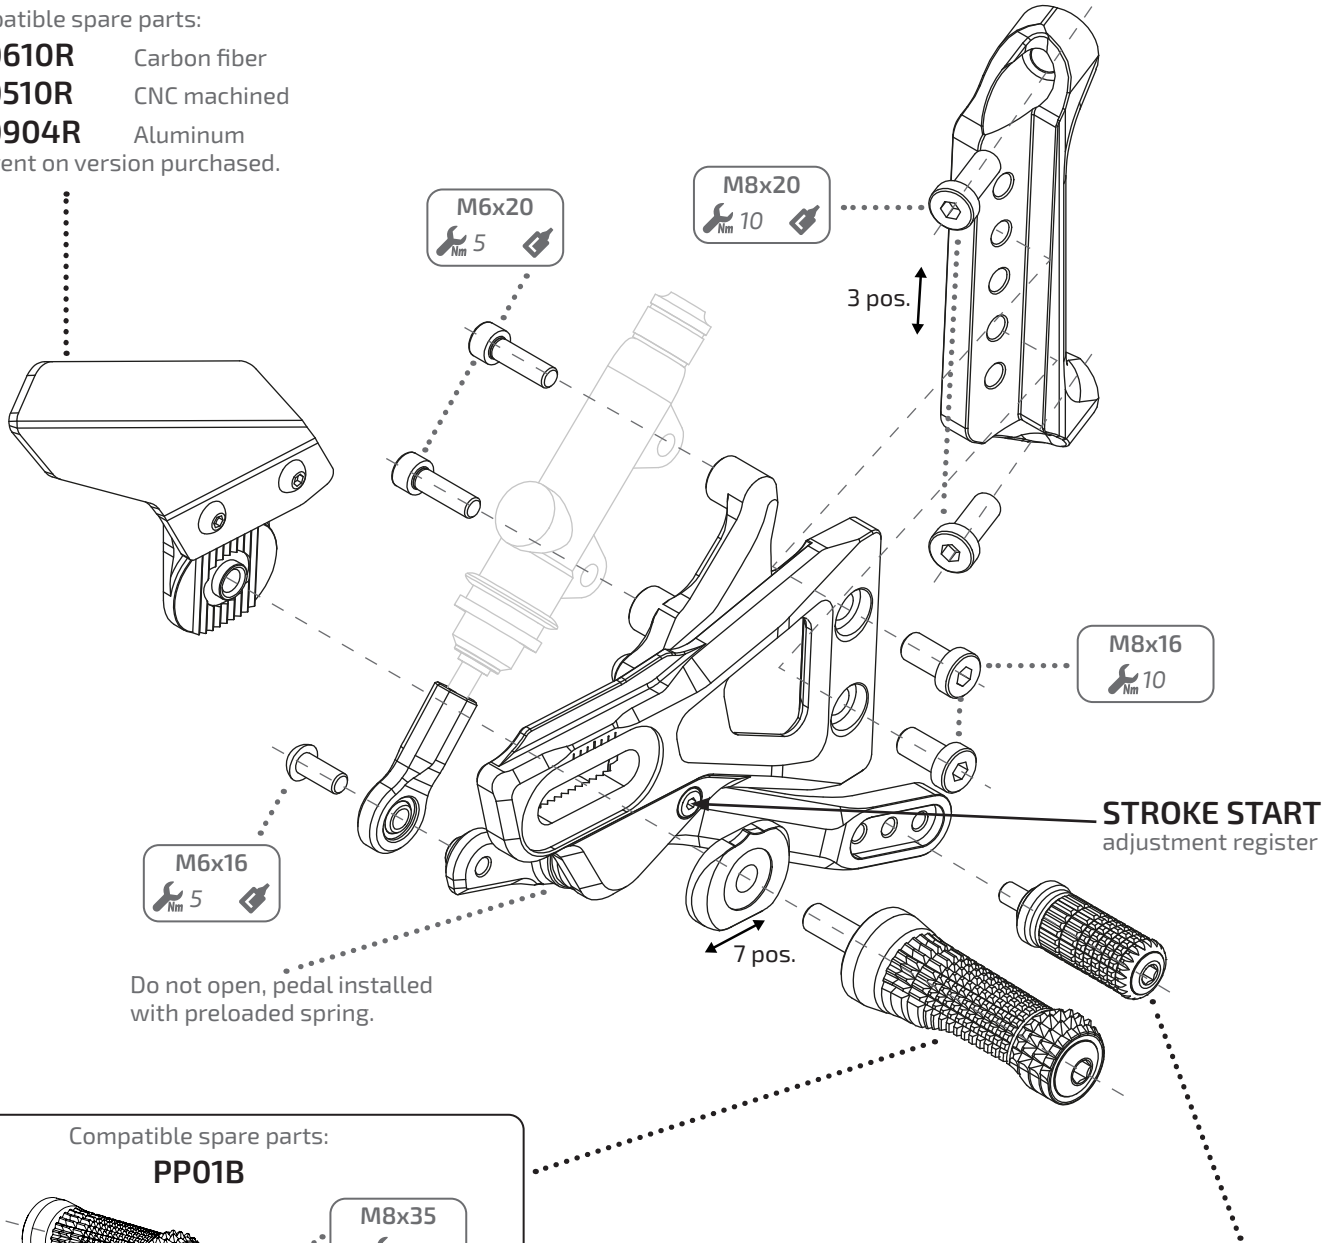

## PD05R

**Racing use only**  
Assembly reserved to qualified staff

**Solo uso agonistico**  
Montaggio riservato al personale qualificato

Compatible spare parts:

- PD0610R** Carbon fiber
- PD0510R** CNC machined
- PD0904R** Aluminum  
different on version purchased.

Compatible spare parts:

**PP01B**

different on version purchased.

M8x35

15

Compatible spare parts:

**PP02A**

different on version purchased.

M6x22

7

- Tightening torque Nm | Coppia di serraggio Nm
- Threadlock | Frenafilletti
- Selflocking nut | Dado autobloccante

Pursuant to law, we reserve the ownership of this drawing with prohibition to copy without our authorizations.