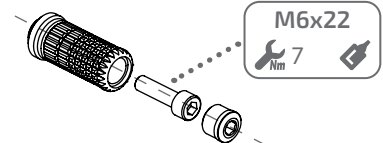

Compatible spare parts:

**PP01B**

different on version purchased.

M8x35

15

Compatible spare parts:

**PP02A**

different on version purchased.

M6x22

7

- Tightening torque Nm | Coppia di serraggio Nm
- Threadlock | Frenafilletti
- Selflocking nut | Dado autobloccante

Pursuant to law, we reserve the ownership of this drawing with prohibition to copy without our authorizations.