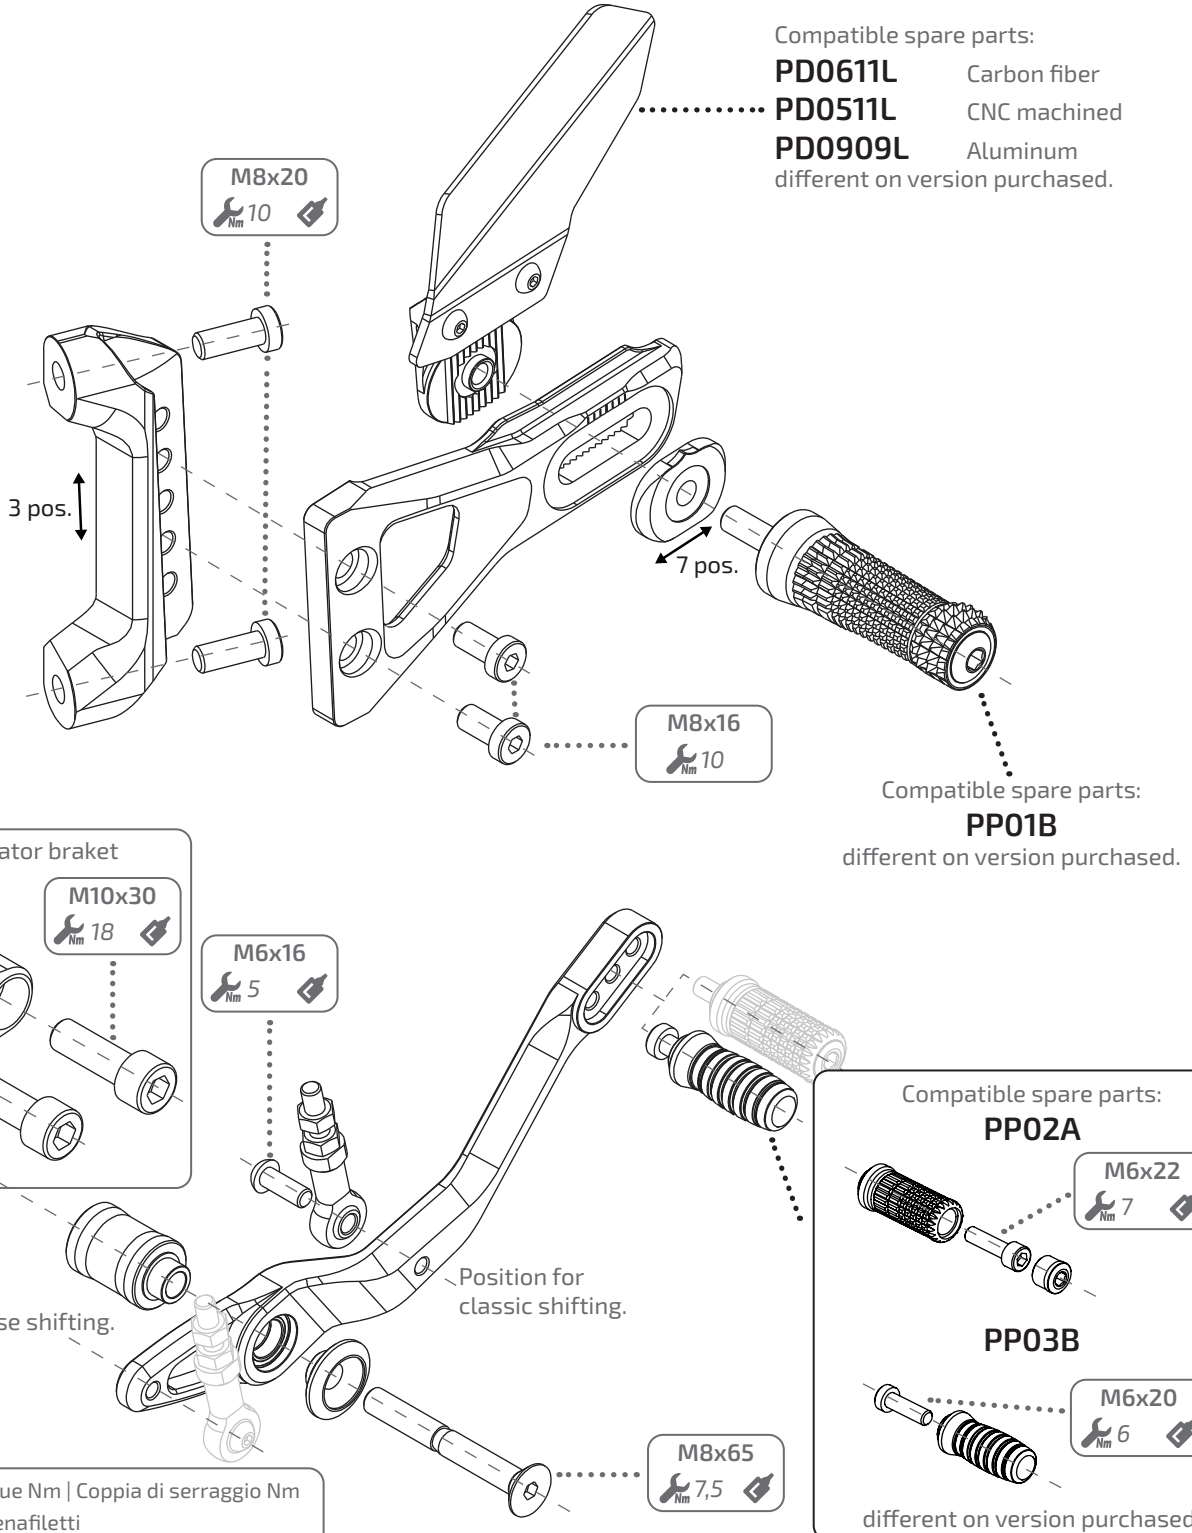

M6x22

7

- Tightening torque Nm | Coppia di serraggio Nm
- Threadlock | Frenafilletti
- Selflocking nut | Dado autobloccante

Pursuant to law, we reserve the ownership of this drawing with prohibition to copy without our authorizations.

# ASSEMBLY INDICATIONS

Rearset GEN2 S1000RR

## PD05L

**Racing use only**  
Assembly reserved to qualified staff

**Solo uso agonistico**  
Montaggio riservato al personale qualificato

- Tightening torque Nm | Coppia di serraggio Nm
- Threadlock | Frenafilletti
- Selflocking nut | Dado autobloccante